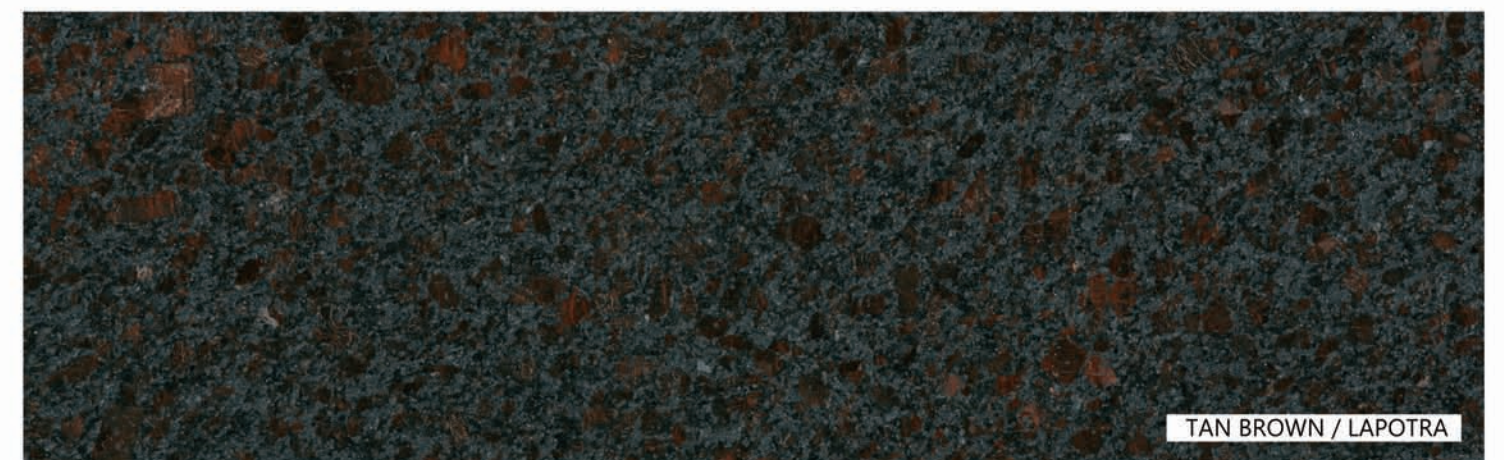

# 42

ABSOLUTE BLACK / FLAMED

NAKODA  
MARBLÉS & MINERALS

ABSOLUTE BLACK / POLISH

BLACK PEARL / HONED

TAN BROWN / LAPOTRA

STEEL GREY / FLAMED

MARBLE  
Indian