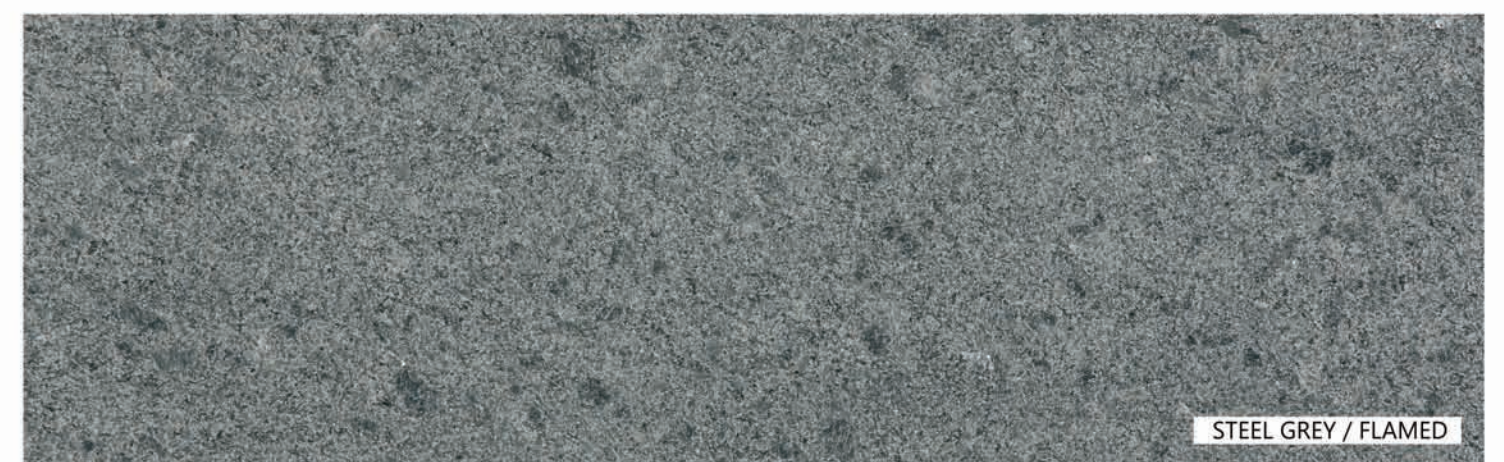

# 42

ABSOLUTE BLACK / FLAMED

NAKODA  
MARBLÉS & MINERALS

ABSOLUTE BLACK / POLISH

BLACK PEARL / HONED

TAN BROWN / LAPOTRA

STEEL GREY / FLAMED

MARBLE  
Indian