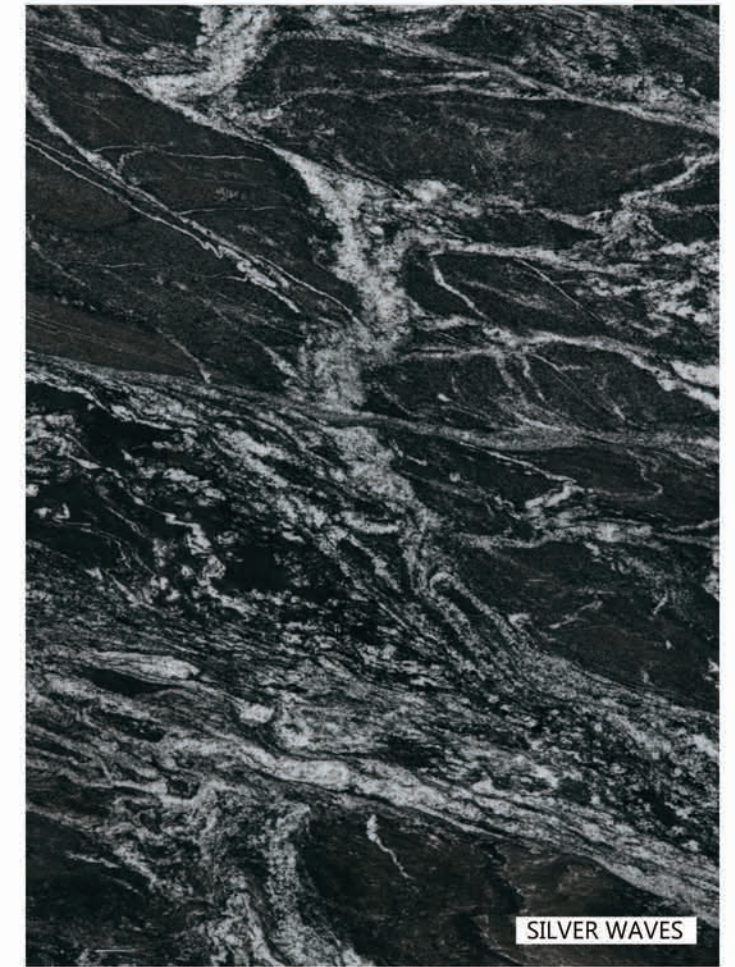

# 42

ABSOLUTE BLACK / FLAMED

NAKODA  
MARBLÉS & MINERALS

ABSOLUTE BLACK / POLISH

BLACK PEARL / HONED

TAN BROWN / LAPOTRA

STEEL GREY / FLAMED

MARBLE  
Indian