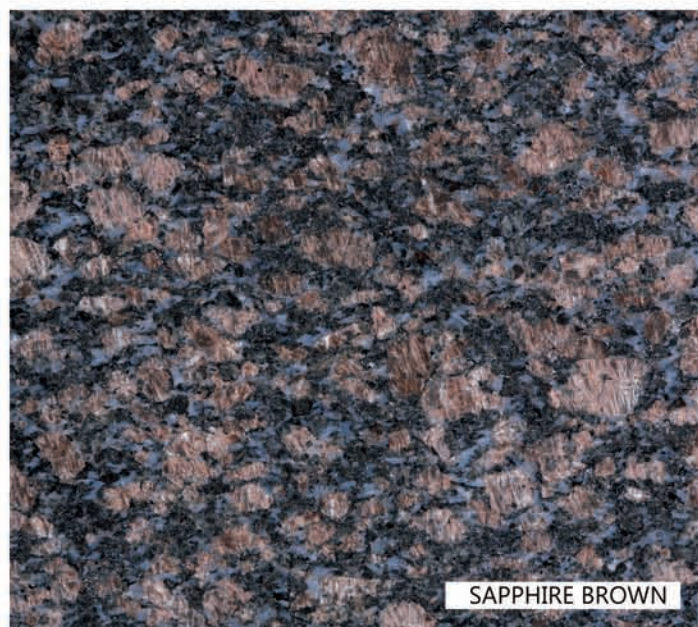

# 42

ABSOLUTE BLACK / FLAMED

NAKODA  
MARBLÉS & MINERALS

ABSOLUTE BLACK / POLISH

BLACK PEARL / HONED

TAN BROWN / LAPOTRA

STEEL GREY / FLAMED

MARBLE  
Indian