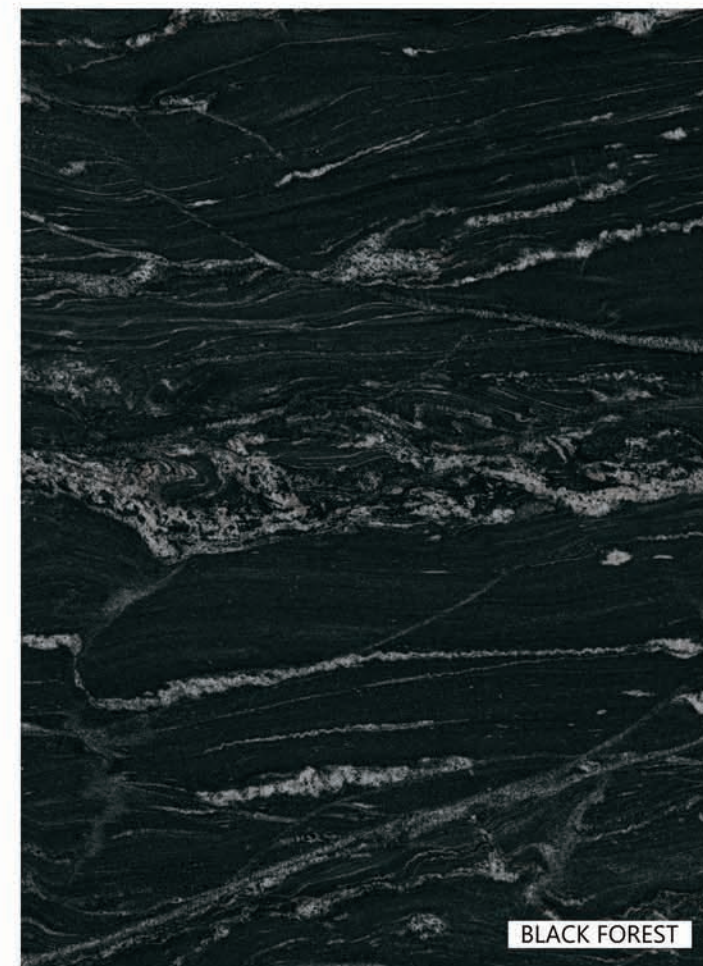

# 42

ABSOLUTE BLACK / FLAMED

NAKODA  
MARBLÉS & MINERALS

ABSOLUTE BLACK / POLISH

BLACK PEARL / HONED

TAN BROWN / LAPOTRA

STEEL GREY / FLAMED

MARBLE  
Indian

NAKODA  
MARBLES & MINERALS

BEAUTY  
IS GRACE &  
CONFIDENCE

If you truly love nature, you  
will find beauty everywhere.  
To be beautiful to be  
yourself.

50

INDIAN ONYX

MORWAD WHITE

EMPERIAL WHITE

KATNI BEIGE