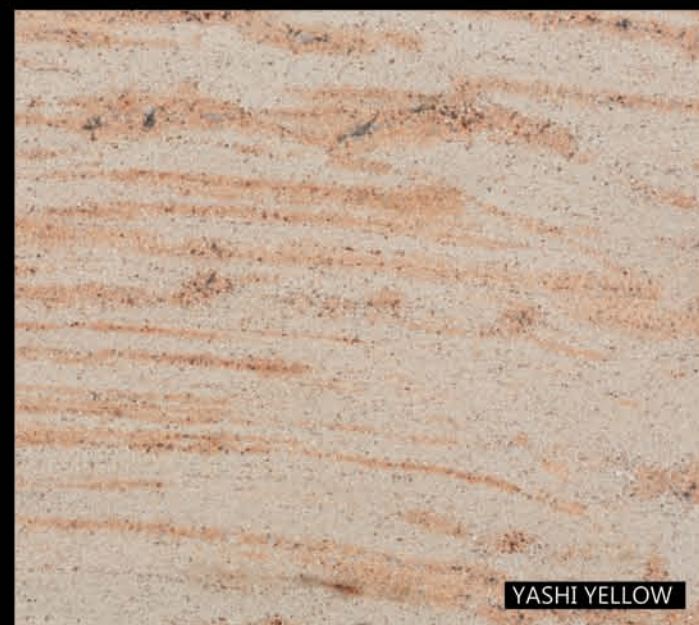

# 42

ABSOLUTE BLACK / FLAMED

NAKODA  
MARBLÉS & MINERALS

ABSOLUTE BLACK / POLISH

BLACK PEARL / HONED

TAN BROWN / LAPOTRA

STEEL GREY / FLAMED

MARBLE  
Indian

NAKODA  
MARBLES & MINERALS

BEAUTY  
IS GRACE &  
CONFIDENCE

If you truly love nature, you  
will find beauty everywhere.  
To be beautiful to be  
yourself.

50

INDIAN ONYX

MORWAD WHITE

EMPERIAL WHITE

KATNI BEIGE